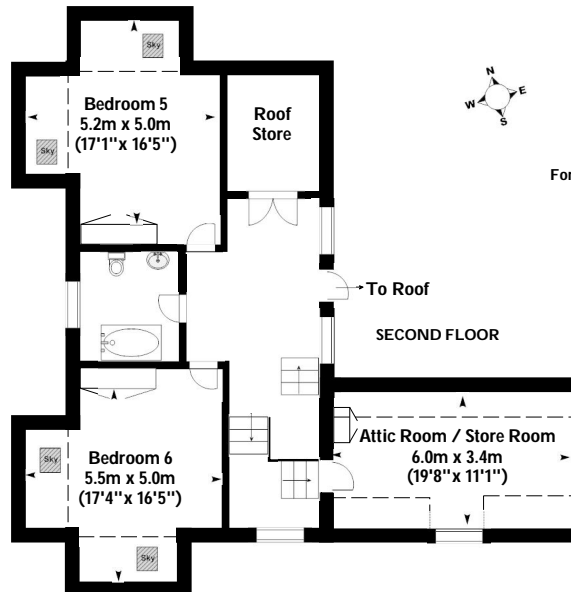

Pools House
 Downton on the Rock
 Ludlow
 Shropshire SY8 2HU
 Approximate Gross Internal Area = 6940 sq Ft / 645 sq M

For information and illustrative purposes only. Not to scale
 The position of doors, windows, appliances
 and other features are approximate only.
 Denotes restricted head height
 © Encert Ltd 2011