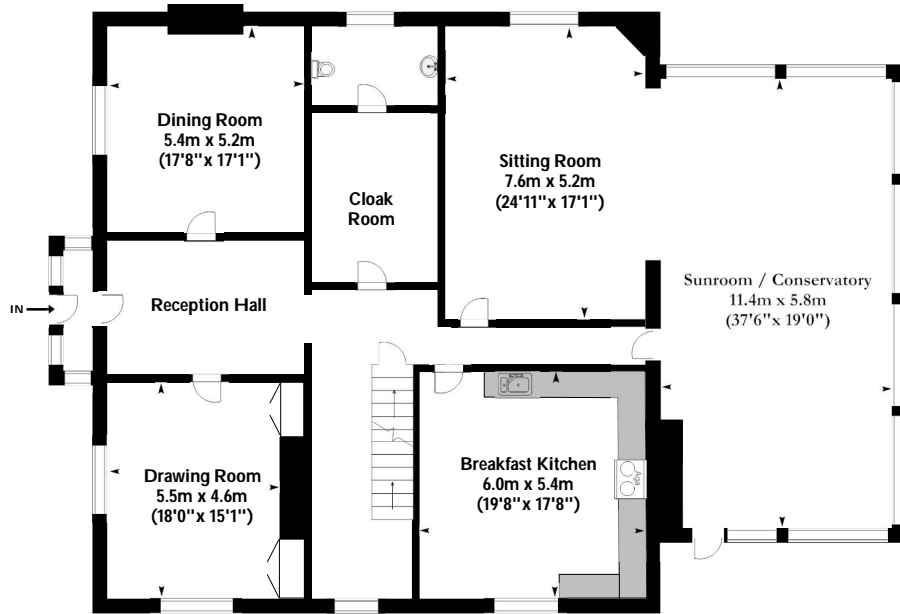

Pools House
 Downton on the Rock
 Ludlow
 Shropshire SY8 2HU
 Approximate Gross Internal Area = 6940 sq Ft / 645 sq M

For information and illustrative purposes only. Not to scale
 The position of doors, windows, appliances
 and other features are approximate only.
 Denotes restricted head height
 © Encert Ltd 2011