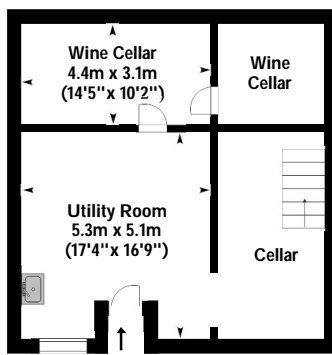

Pools House
 Downton on the Rock
 Ludlow
 Shropshire SY8 2HU
 Approximate Gross Internal Area = 6940 sq Ft / 645 sq M

For information and illustrative purposes only. Not to scale
 The position of doors, windows, appliances
 and other features are approximate only.
 Denotes restricted head height
 © Encert Ltd 2011